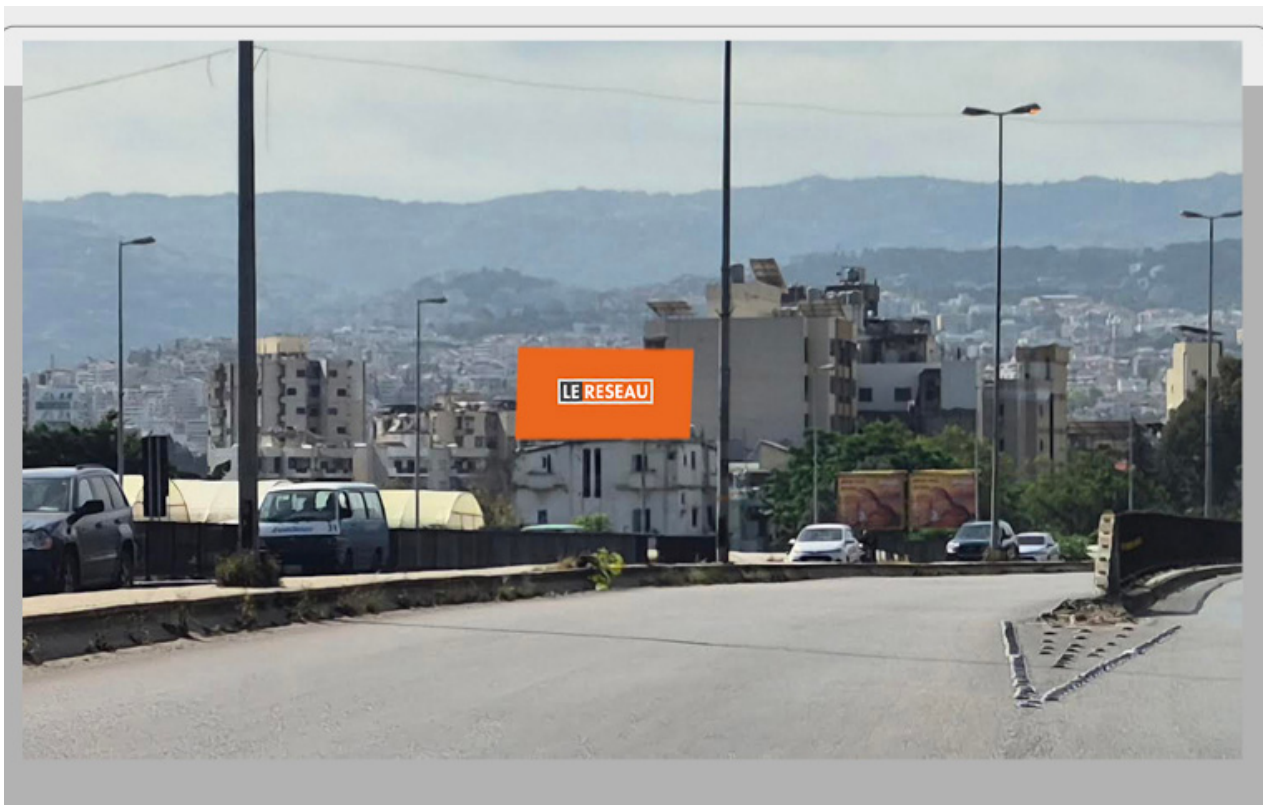

## To All Advertising Agencies & Clients

Dear Partners,

Following our recent announcement, we are thrilled to share *another* exciting addition to our network: a premium **rooftop location**.

Just like our new wall sign, this elevated space offers unmatched visibility and a commanding market presence for your campaigns.

We look forward to helping you maximize the impact of both these exclusive new spaces.

**Location: President Elias Hraoui Avenue – Ashrafieh/Hazmieh Highway**

**LE RESEAU**

• Code	F1
• Description	Rooftop
• Location	President Elias Hraoui Avenue - Tehwita
• Direction	Hazmieh
• Dimensions	11m x 6m